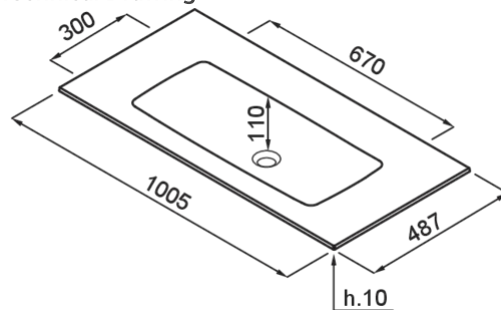

DECISO 100

Technical Drawing

0	
Description	Vanity, 1 bowl
Model	DECISO 100
0	Vanity
Dimensions (mm)	1005 x 487; 1005 x 465
Number of Bowls	1
Bowl Depth (mm)	110