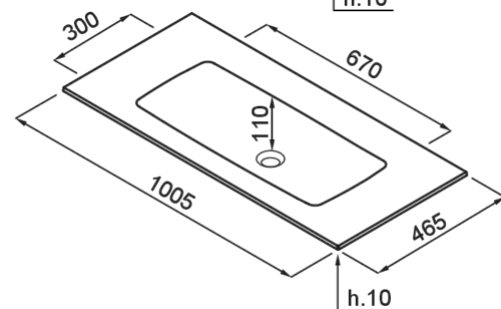

DECISO 100

Technical Drawing

0	
Description	Vanity, 1 bowl
Model	DECISO 100
0	Vanity
Dimensions (mm)	1005 x 487; 1005 x 465
Number of Bowls	1
Bowl Depth (mm)	110